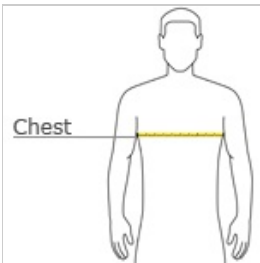

Youth Heavy Blend™ Hooded Sweatshirt. 18500B

- 8-ounce, 50/50 cotton/poly
- Double-needle stitching at waistband and cuffs
- Double-lined hood
- No drawcord at hood
- 1x1 rib knit cuffs and waistband with spandex
- Front pouch pocket

front

back

HOW TO MEASURE

CHEST

With arms down at sides, measure around the upper body, under arms and over the fullest part of the chest.

SIZE CHART

	XS	S	M	L	XL
Size	6-8	10-12	14-16	18-20	22-24
Chest	30-32	32-34	34-36	36-38	38-40