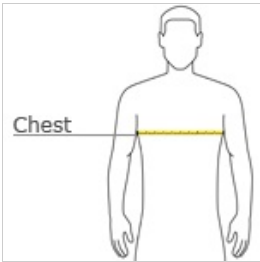

Youth Ultra Cotton® Long Sleeve T-Shirt. 2400B

- 6.1-ounce, 100% cotton
- 99/1 cotton/poly (Ash)
- 90/10 cotton/poly (Sport Grey)
- Double-needle neck and hem
- Taped neck and shoulders
- Rib knit cuffs

front

back

HOW TO MEASURE

CHEST
Measure under the arm and around the fullest part of the chest with arms down, keeping tape horizontal.

SIZE CHART

	S	M	L	XL
Size	6/8	10/12	14/16	18/20

COLOR INFORMATION

						
Black PMS 426C	Light Blue PMS 543C	Navy PMS 533C	Red PMS 199C	Royal PMS 7686C	Sport Grey* PMS COOL GREY 7 C	White